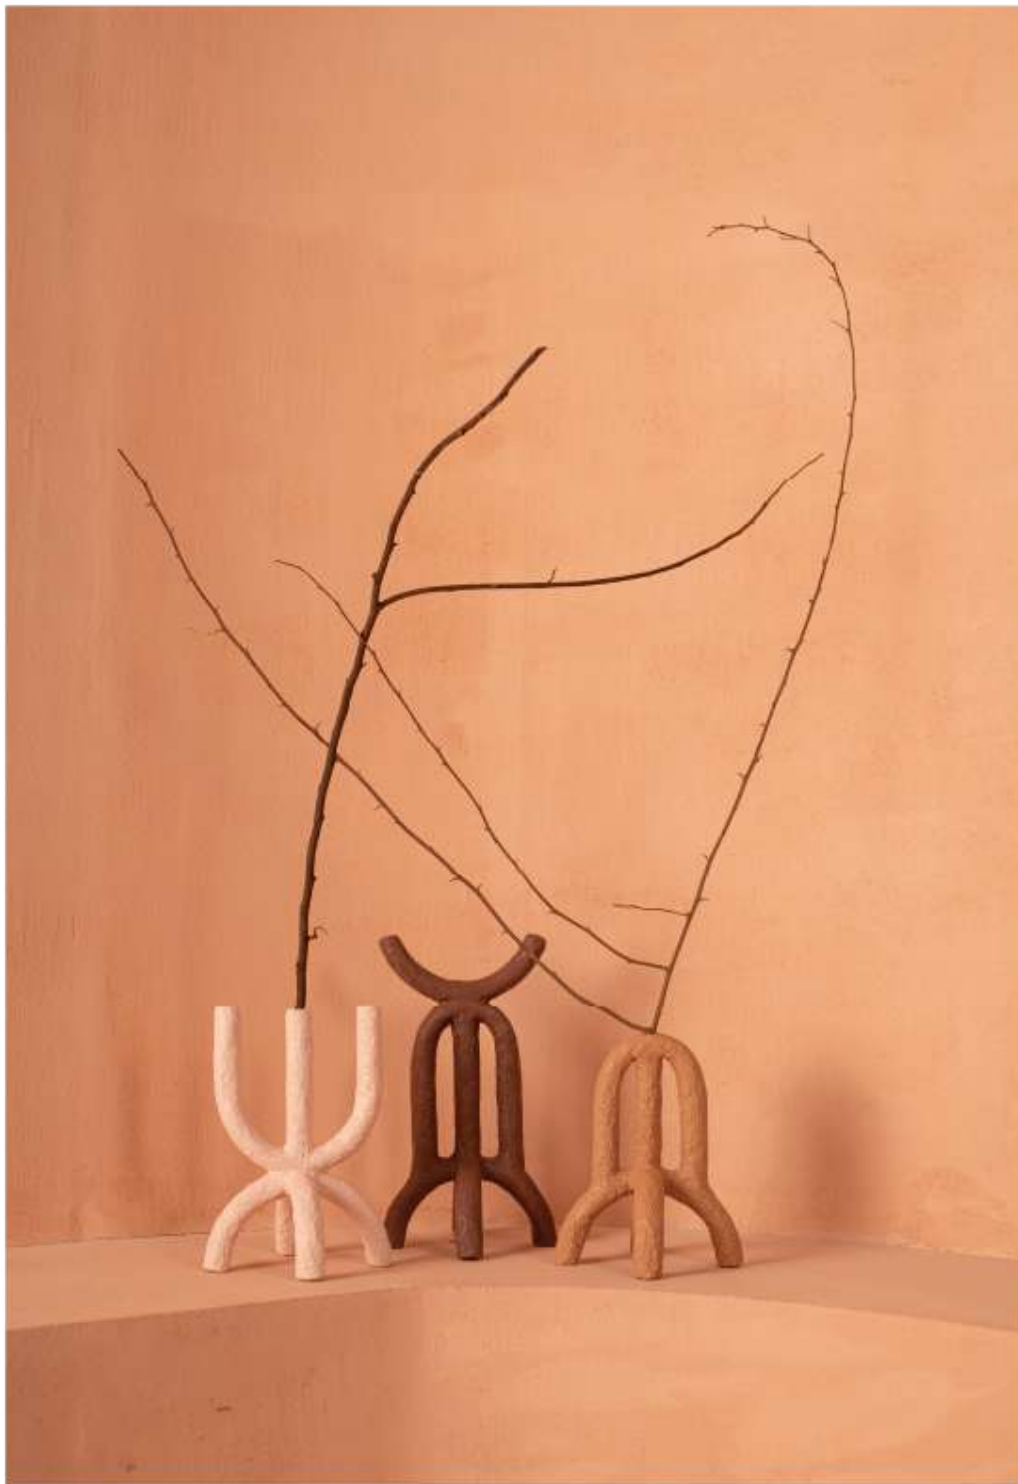

*price per piece

ARK

MS Body
in Stone Paste

6" x 6" x 8" | 6" x 6" x 9" | 6" x 6" x 11"

36,000 INR

*price per set

OCTA

Stoneware Clay in
Chalk Finish
10" x 10" x 10"