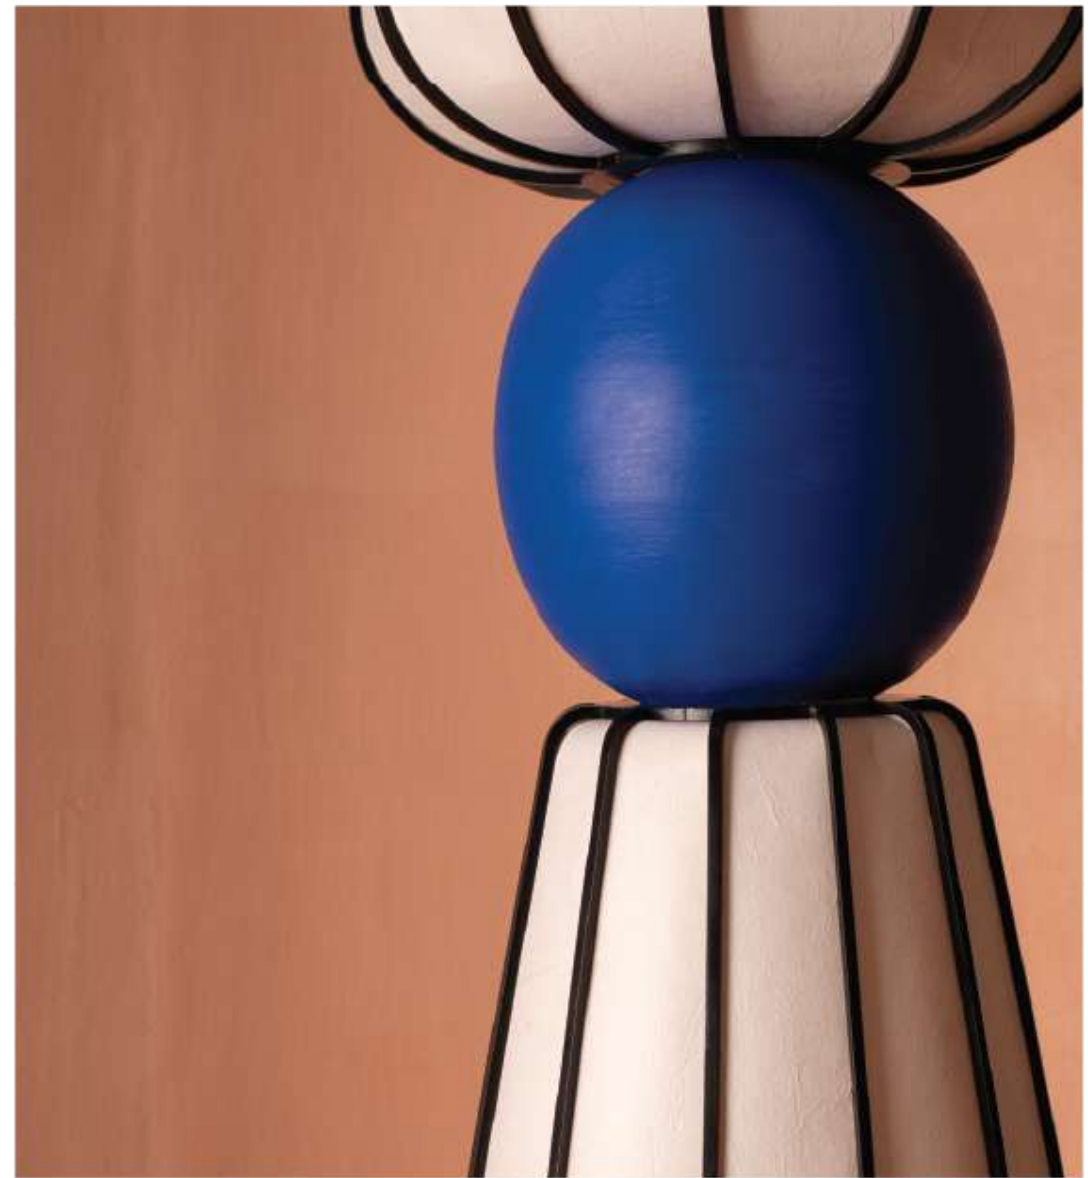

18,000 INR

*price per piece

CURVY

Stoneware Clay in
Chalk Finish.

13" x 13" x 6" | 10" x 10" x 5"

15,000 INR

*price for set of two

TOTEM